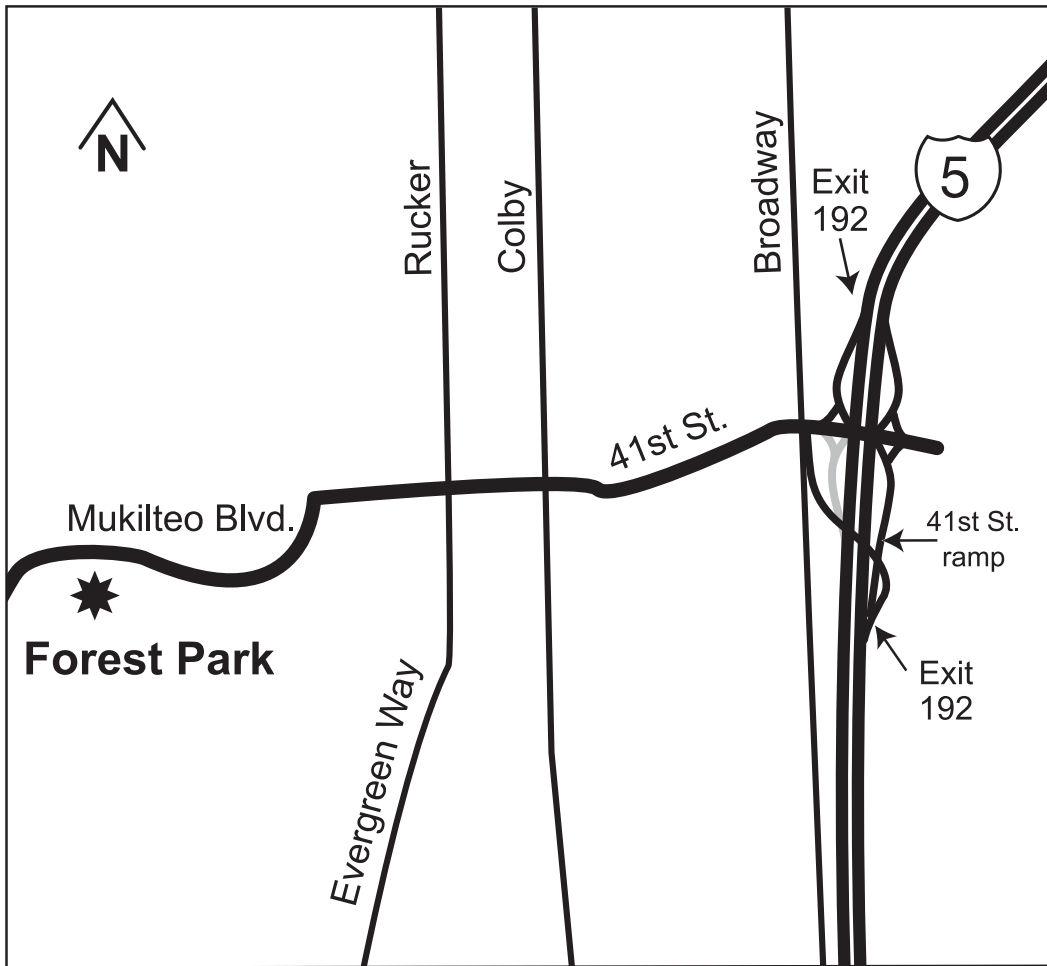

Forest Park

802 E Mukilteo Blvd.
Everett, WA 98203-2100

PARKS AND RECREATION

Picnic/BBQ

Playground

Basketball

Swimming

Tennis

Picnic Shelter

Trails

Restrooms

Street Hockey

Horseshoes

Animal Farm

Driving Directions

From the north, take I-5 exit 192 (41st St.) Turn right onto 41st St. and continue through two traffic lights. The road turns up a hillside and becomes Mukilteo Blvd. The park is on the left at the top of the curves.

 Road Under Construction

From the south, take I-5 exit 192 - Broadway / 41st St. Stay left up the 41st St. ramp and proceed through the intersection to place you on W. 41st St. Continue through two traffic lights. The road turns up a hillside and becomes Mukilteo Blvd. The park is on the left at the top of the curves.