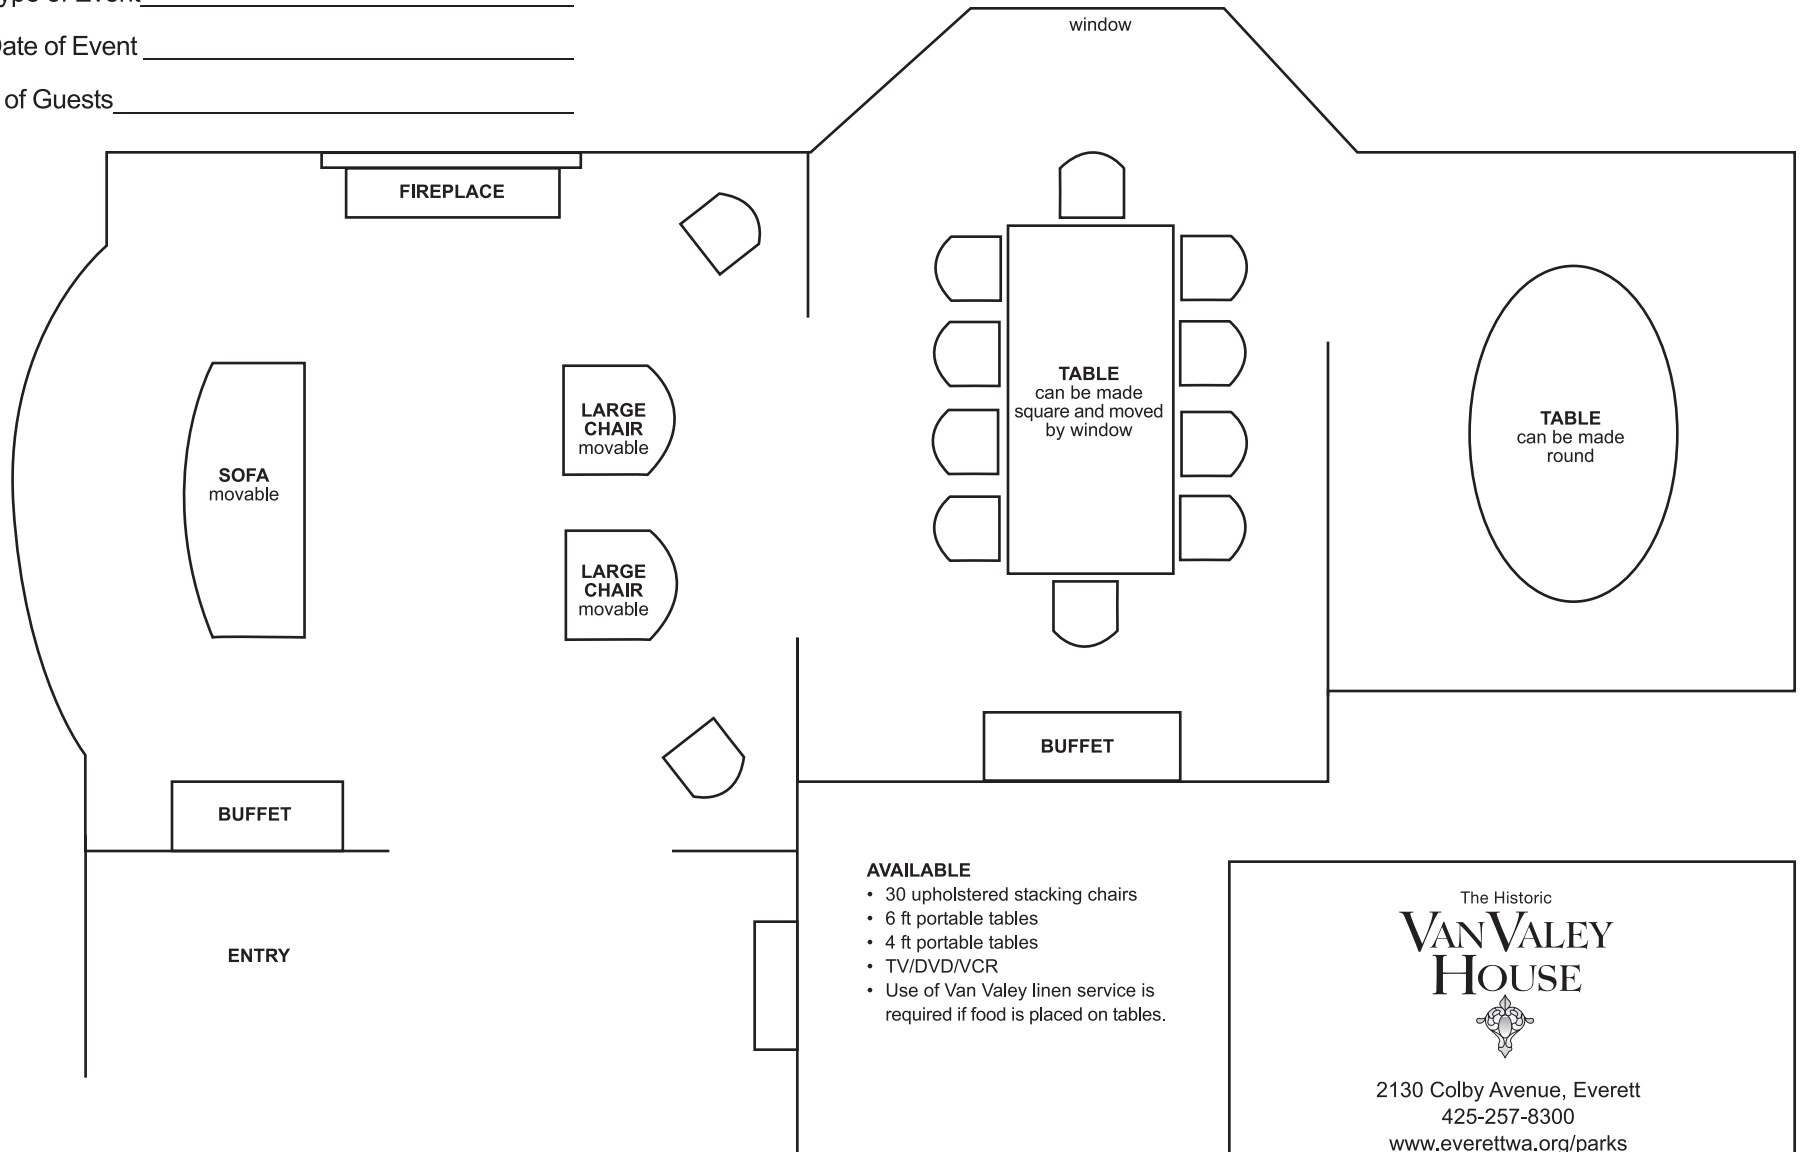

# of Guests \_\_\_\_\_

**AVAILABLE**

- 30 upholstered stacking chairs
- 6 ft portable tables
- 4 ft portable tables
- TV/DVD/VCR
- Use of Van Valey linen service is required if food is placed on tables.