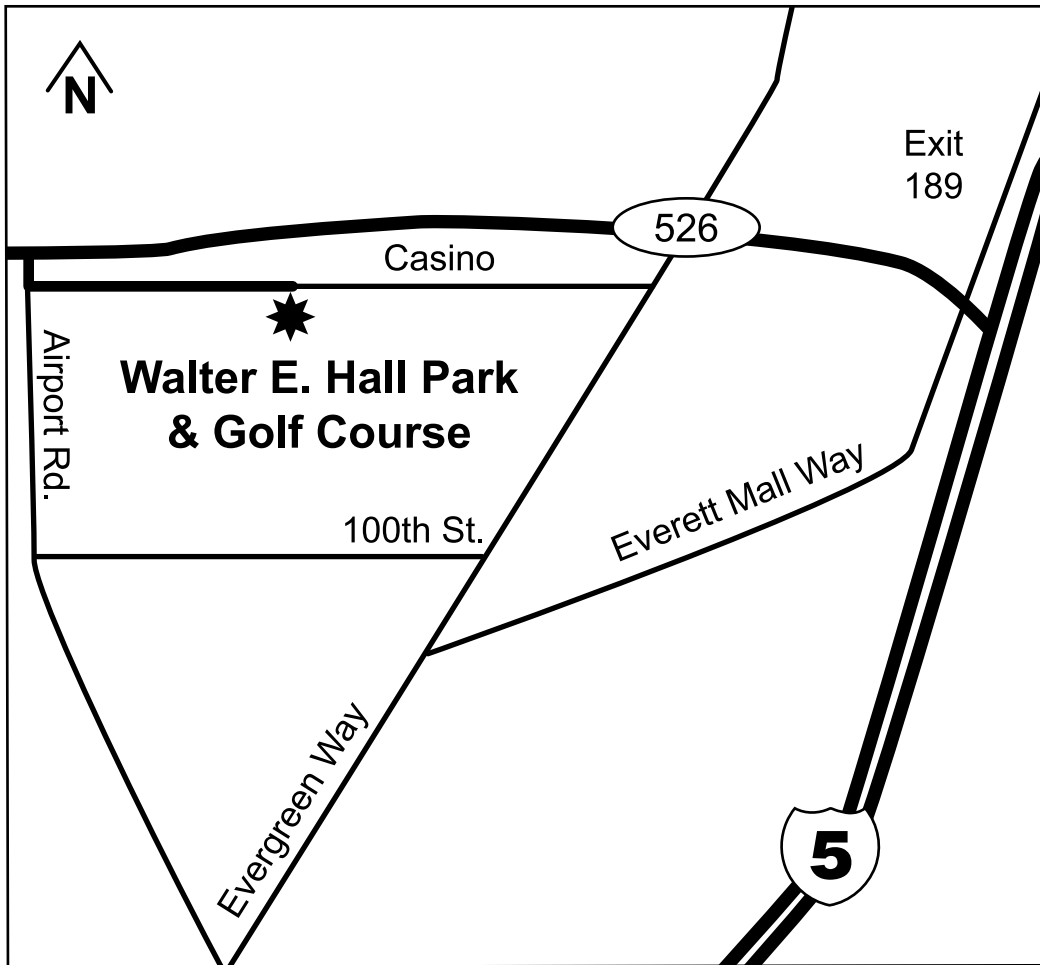

Walter E. Hall Park & Golf Course

1226 W Casino Rd.
Everett, WA 98204

**PARKS AND
RECREATION**

Skateboarding

Tennis

Baseball/Softball

Soccer

Playground

Picnic Shelter

Restrooms

Picnic/BBQ

Driving Directions

From the north, take Hwy 526 (Mukilteo) exit 189 from I-5. Follow 526 west and take the Airport Rd. Proceed south on Airport Rd. to the intersection of W. Casino Rd. Turn left onto W. Casino and continue east approximately one and a half miles. The entrance to the park and the golf course will be on the right.

From the south, take Hwy 526 (Mukilteo) exit 189 from I-5. Follow 526 west and take the Airport Rd. Proceed south on Airport Rd. to the intersection of W. Casino Rd. Turn left onto W. Casino and continue east approximately one and a half miles. The entrance to the park and the golf course will be on the right.