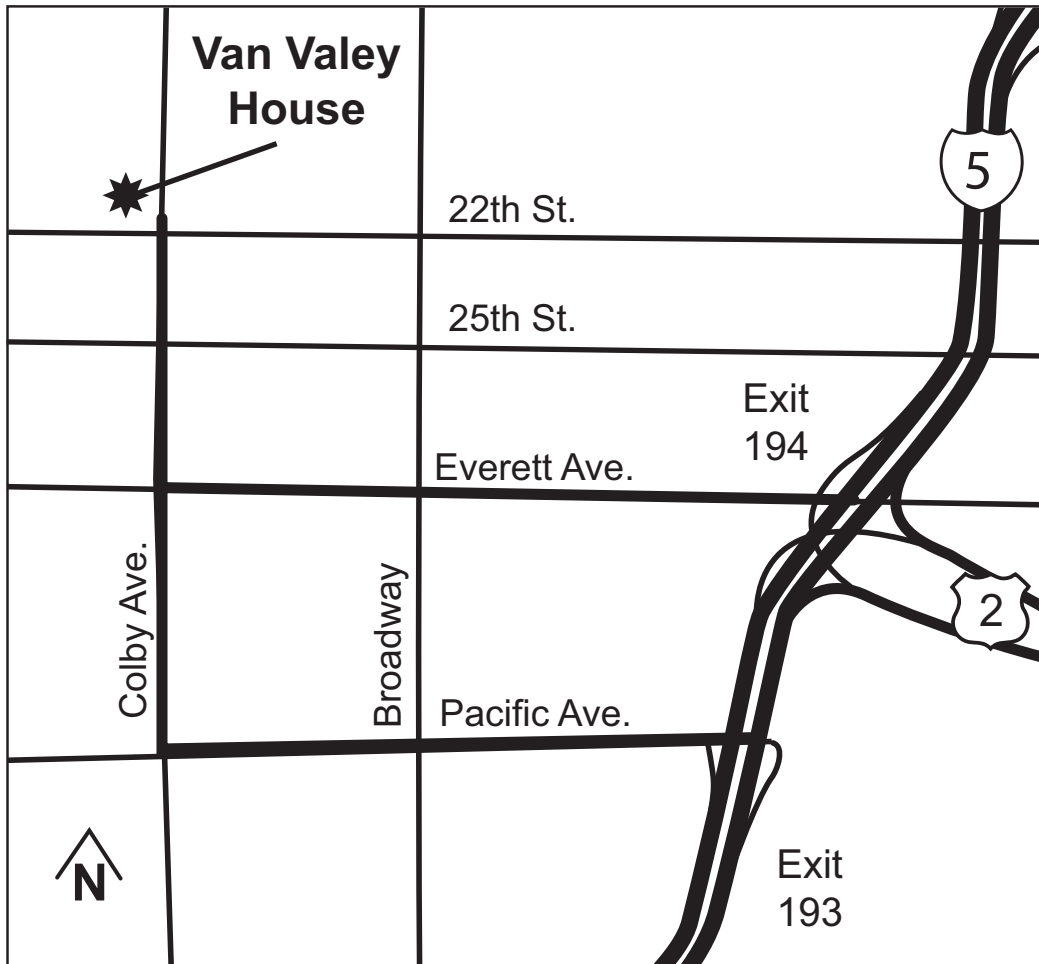

Van Valey House

2130 Colby Ave.
Everett, WA 98201

**PARKS AND
RECREATION**

Driving Directions

From the north, take exit 194 from I-5 and turn right onto Everett Avenue. Continue to Colby Ave. and turn right. Van Valey House is at the corner of 22th St. and Colby Ave.

From the south, take exit 193 from I-5 and turn left onto Pacific Ave. Continue to Colby Ave. and turn right. Van Valey House is at the corner of 22th St. and Colby Ave.

Live out loud.TM

For information call 425-257-8300
www.everettwa.org/parks