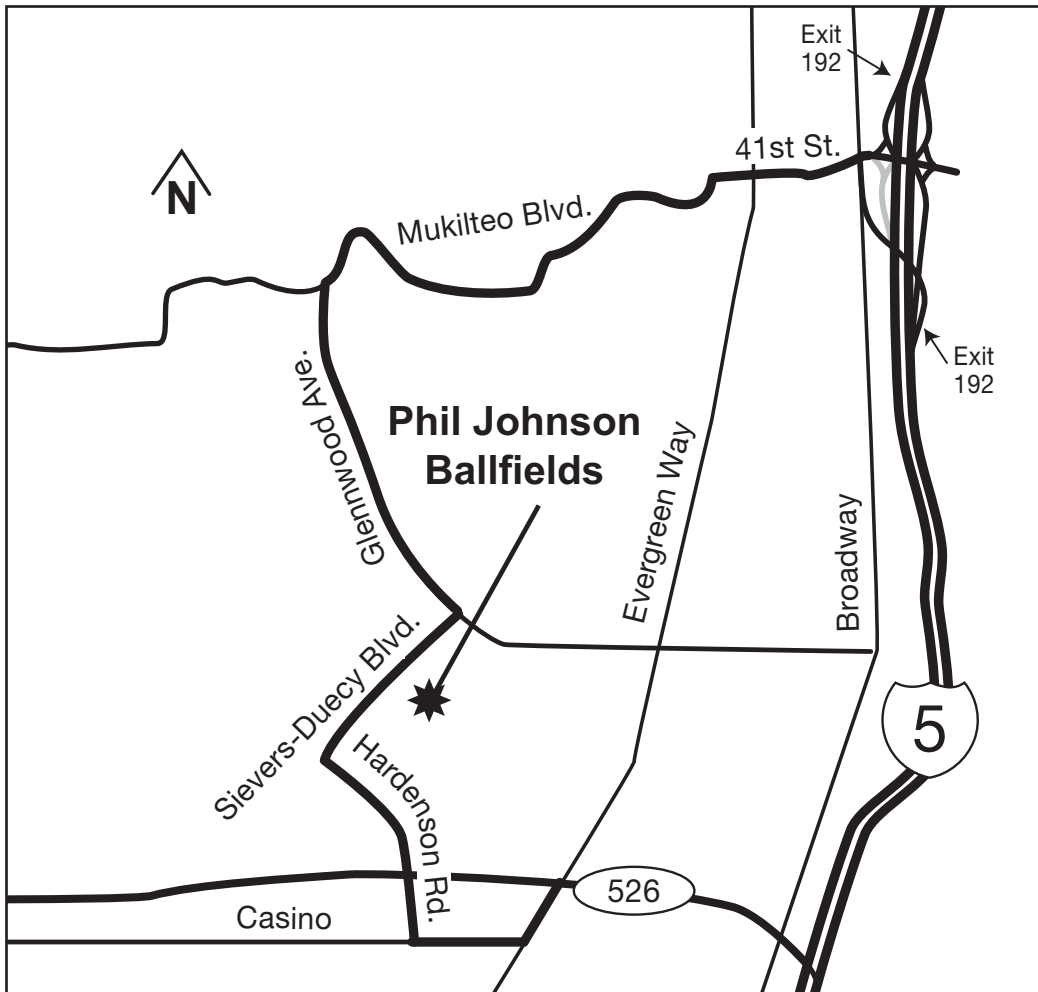

Phil Johnson Ballfields

400 W. Sievers-Duecy
Everett, WA 98203

**PARKS AND
RECREATION**

Baseball/Softball

Playground

Picnic/BBQ

Restrooms

Driving Directions

From the north, take I-5 exit 192. Stay in the right lane to 41st St. west. Continue westbound to Mukilteo Blvd. Turn left on Glenwood Ave. Turn right onto Sievers-Duecy Blvd. Ballfields are on the east side of the road.

 Road Under Construction

From the south, take I-5 exit Hwy 526 and travel westbound. Exit at Evergreen Way and turn left. Turn at first right onto Casino Rd. Turn right at 5th Ave. W. Road turns into Hardenson Rd. Turn right on Sievers-Duecy Blvd. Ballfields are on the east side of the road.