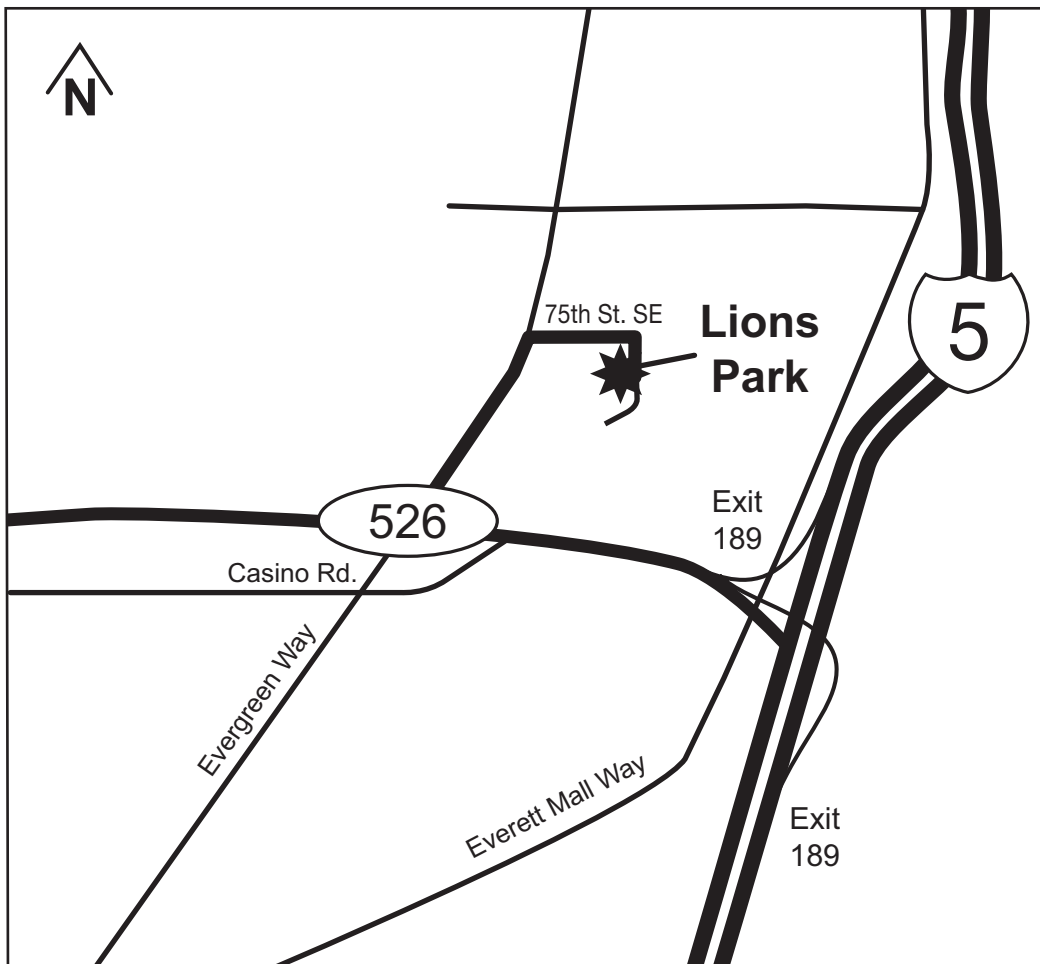

# Lions Park

7530 Cascade Dr.  
Everett, WA 98203

**PARKS AND  
RECREATION**

Basketball

Playground

Picnic/BBQ

## Driving Directions

**From the north**, take Hwy 526 (Mukilteo) exit 189 from I-5. Follow 526 west and take the Evergreen Way N. exit. Proceed north on Evergreen Way to 75th St. SE. Turn right onto 75th St. SE and then a right onto Cascade Dr. The park is on the right.

**From the south**, take Hwy 526 (Mukilteo) exit 189 from I-5. Follow 526 west and take the Evergreen Way N. exit. Proceed north on Evergreen Way to 75th St. SE. Turn right onto 75th St. SE and then a right onto Cascade Dr. The park is on the right.