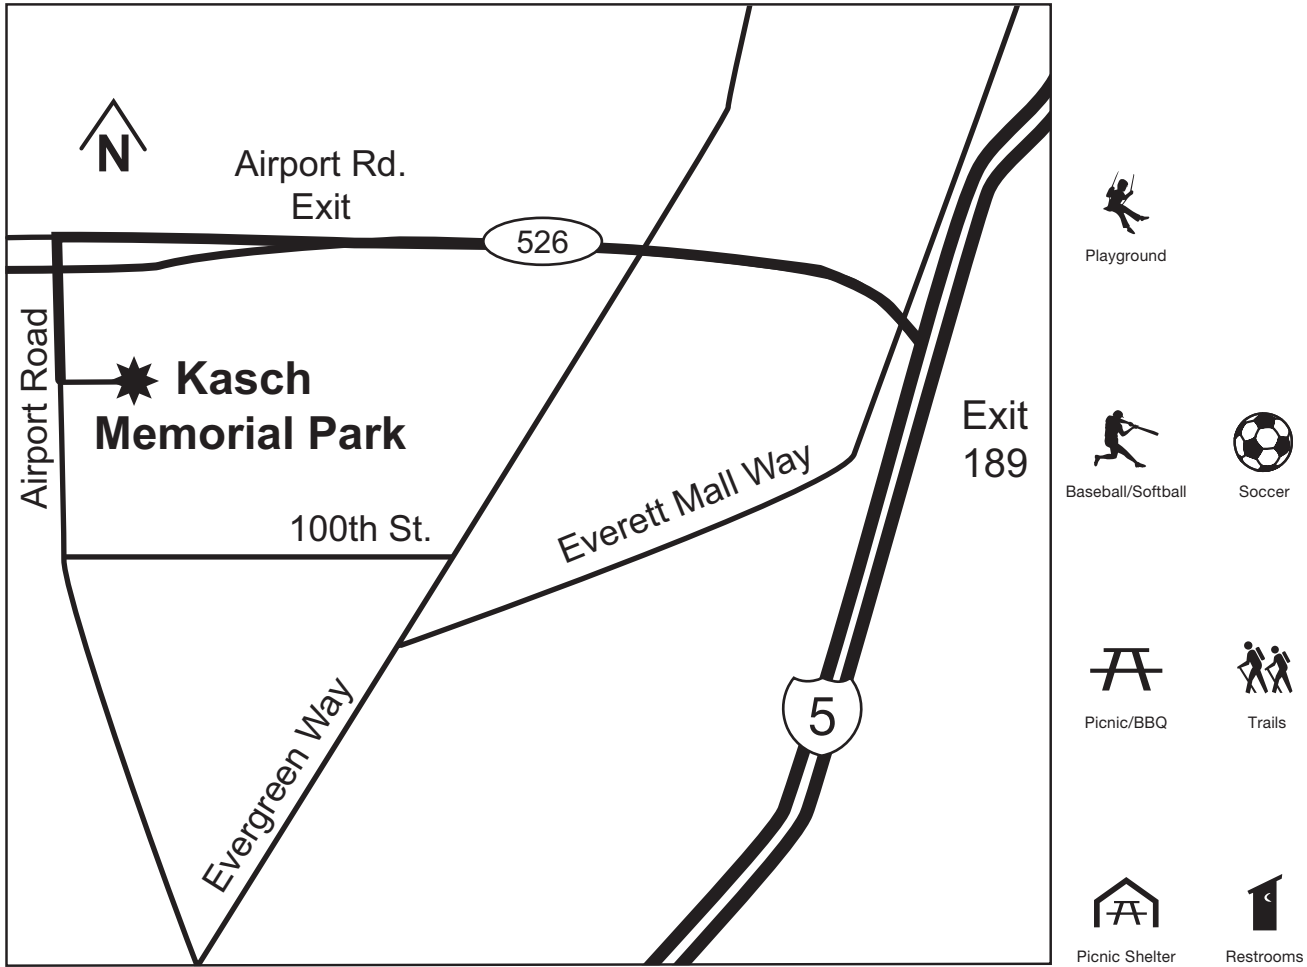

Kasch Memorial Park

8811 Airport Rd.
Everett, WA 98204

**PARKS AND
RECREATION**

Driving Directions

From the north, take Highway 526 (Mukilteo) exit 189 from I-5. Follow 526 west and take the Airport Rd. exit. Turn left on Airport Rd. then left onto Kasch Park Rd. The park entrance is at the end of the road.

From the south, take Highway 526 (Mukilteo) exit 189 from I-5. Follow 526 west and take the Airport Rd. exit. Turn left on Airport Rd. then left onto Kasch Park Rd. The park entrance is at the end of the road.